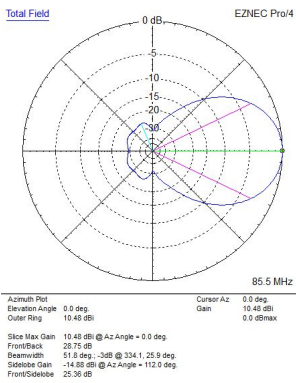

85MHz to 86MHz 5el Yagi

The 5el 85.5MHz LFA Azimuth plot in free space