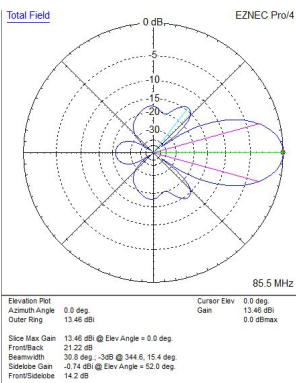

2 x 5el stacked 3m apart vertically, one above the other in free space: