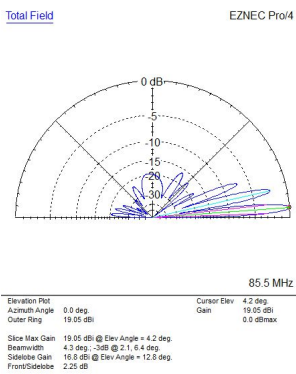

2 x 5el LFA stacked 3m apart and 10m above ground, showing ground-gain: