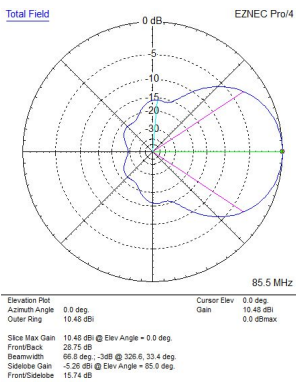

Elevation plot of the 5el LFA in free space: