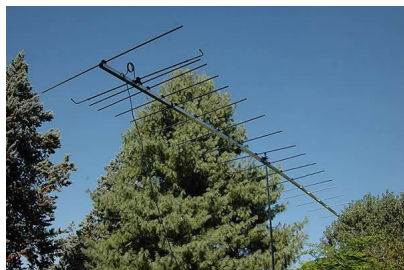

A Broadband OP-DES Yagi for 88 - 108MHz - 20 element

Description

A Super Wide Band Broadcast (88-108MHz) OP-DES Yagi - What's your size?

Tell us how long you want your antenna to be and we will build it for you. Designs up to 40 elements awaiting a customer! Email us for details

This email address is being protected from spambots. You need JavaScript enabled to view it.

A 18el 88-108 OP-DES pictured

//